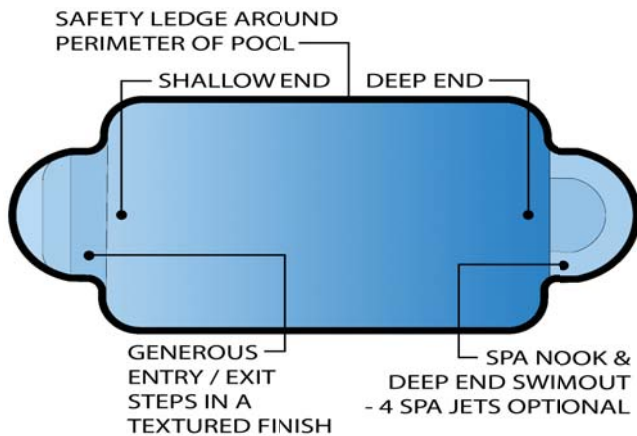

ROMAN

The Roman is as classic in its own right. Featuring both circular stairs and a built in spa seating area, the timeless design of the Roman is as much in vogue today as it was in ancient Rome.

- Features & Benefits -

- Large wrap around seating area - Great for entertaining and relaxing
- Centered stair point - Allows left or right orientation
- Rectangular footprint - Ideal for automatic retractable safety covers
- Large stair entry - Easy access to enter and exit

	Size	Shallow	Deep
Roman 23	23' x 12'	4' - 0"	5' - 1"
Roman 28	28' x 12'	4' - 0"	5' - 6"
Courtyard 19	19' x 12'	4' - 2"	5' - 1"

Sapphire Blue

Graphite Grey

Diamond Sand

Aquamarine

Crystal Blue

Outback Blue