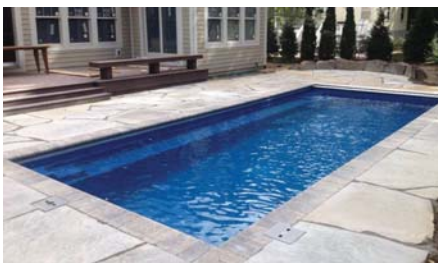

Riviera

Soft flowing lines make the Riviera the ultimate freeform pool capable of complementing the most sophisticated landscapes. Three entry points and wrap around seating makes the Riviera family friendly and perfect for any type of gathering.

- Features & Benefits -

- Smooth line design - Very landscape friendly
- Dual stair points - Allows left or right orientation
- Wrap around seating areas - Great for entertaining and relaxing
- 30" wide bench - Perfect for small kids to play

	Size	Shallow	Deep
Riviera 30	30' X 15'	3' - 8"	5' - 8"
Riviera 34	34' X 15'	3' - 8"	5' - 11"