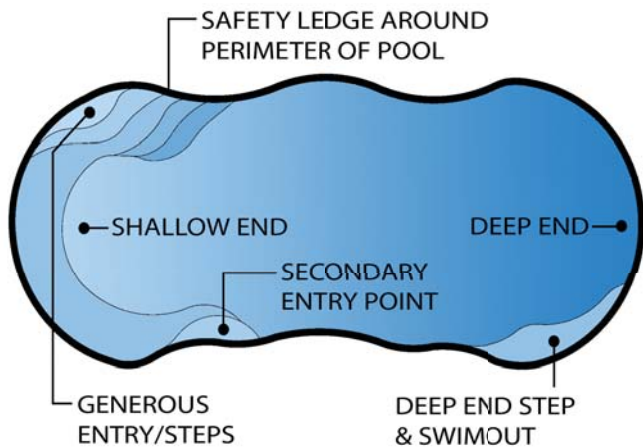

Riviera

Soft flowing lines make the Riviera the ultimate freeform pool capable of complementing the most sophisticated landscapes. Three entry points and wrap around seating makes the Riviera family friendly and perfect for any type of gathering.

- Features & Benefits -

- Smooth line design - Very landscape friendly
- Dual stair points - Allows left or right orientation
- Wrap around seating areas - Great for entertaining and relaxing
- 30" wide bench - Perfect for small kids to play