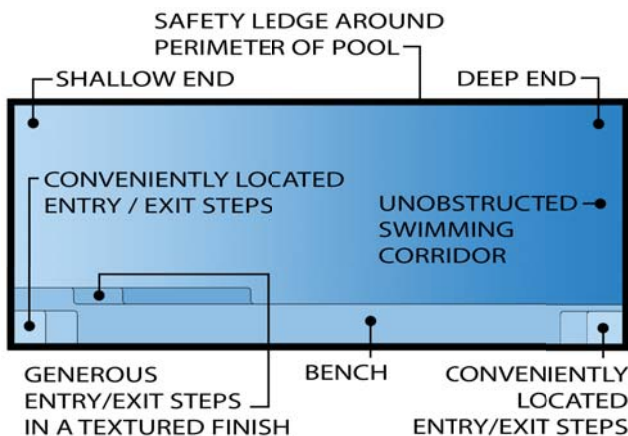

# Reflection

The Reflection pool is a special cross between a plunge pool and a sport pool. Large enough for family fun and pool games but small enough for tighter spaces. Clean lines, a European flavor, and rich features make this a great pool for the contemporary poolscape.

## - Features & Benefits -

- Directional design - Living space on one side of pool
- Large Seating area - Great for entertaining and relaxing
- Large main swim lane - Great for swimming laps and games
- Rectangular footprint - Ideal for automatic retractable safety covers
- Full length bench - Perfect for small kids to play

	Size	Shallow	Deep
Reflection 23	23' X 13'	4' - 3"	5' - 6"
Reflection 26	26' X 13'	4' - 3"	5' - 8"
Reflection 30	30' X 13'	4' - 3"	5' - 10"

Sapphire Blue

Graphite Grey

Diamond Sand

Aquamarine

Crystal Blue

Outback Blue