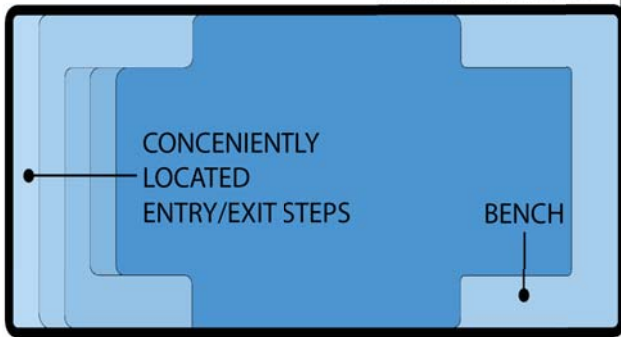

MODERN ARCHITECTURAL
SQUARE CORNERS

- Features & Benefits -

- Large wrap around seating area - Great for entertaining and relaxing
- Centered stair point - Allows left or right orientation
- Rectangular footprint - Ideal for automatic retractable safety covers
- True dual use capabilities - Plunge pool in the Summer / Spa in the Winter