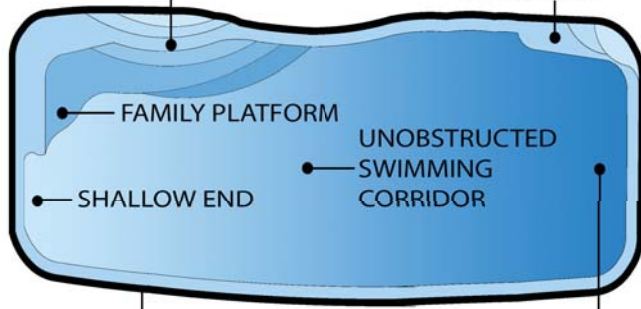

Pacific

Luxury Pools & Living

The Pacific offers a classic smooth pool design feel. Featuring grand steps, generous seating on the deep and shallow end, and our exclusive 'Family Platform' the Pacific is easy to landscape and will fit perfectly into any style or flavor of space.

GENEROUS ENTRY/EXIT STEPS
IN A TEXTURED FINISH

DEEP END STEP
& SWIMOUT

SAFETY LEDGE AROUND
PERIMETER OF POOL

DEEP END

- Features & Benefits -

- Directional design - Living space on one side of pool
- Grand stair entry and seating area - Feature rich design
- Large Seating area - Great for entertaining and relaxing
- Large main swim lane - Great for swimming laps and games
- Rectangular footprint - Increased value - More pool for your investment

	Size	Shallow	Deep
Pacific 25	25' x 12'	3' - 10"	5' - 2"
Pacific 29	29' x 12'	3' - 10"	5' - 10"
Pacific 34	34' x 14'	3' - 8"	6' - 3"
Pacific 38	38' x 14'	3' - 8"	6' - 6"

Sapphire Blue

Graphite Grey

Diamond Sand