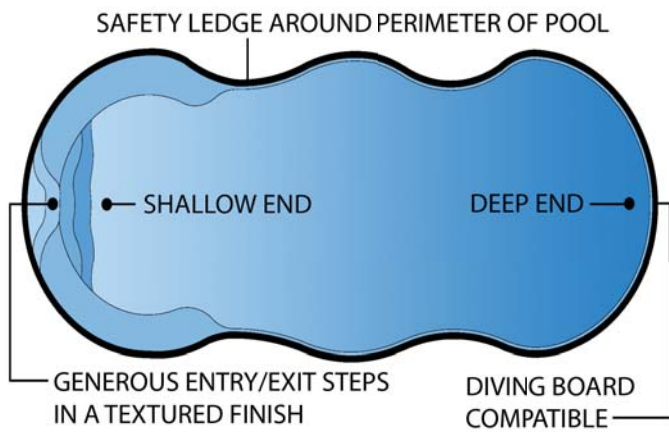

Mediterranean *Luxury Pools & Living*

In the freeform arena the Mediterranean reigns supreme. Boasting smooth organic lines as well as an eight foot deep end, the Mediterranean offers the perfect blend of free form design, large size, and type one diving board capabilities.

- Features & Benefits -

- Smooth line design - Very landscape friendly
- Centered stair point - Allows left or right orientation
- Wrap around seating areas - Great for entertaining and relaxing
- 30" wide bench - Perfect for small kids to play
- 8' Deep end - Allows for a type 1 diving board

	Size	Shallow	Deep
Mediterranean	40' x 16'	3' - 8"	6' - 0"
Mediterranean Diver	40' x 16'	3' - 8"	8' - 0"

Sapphire Blue

Graphite Grey

Diamond Sand

Aquamarine

Crystal Blue

Outback Blue