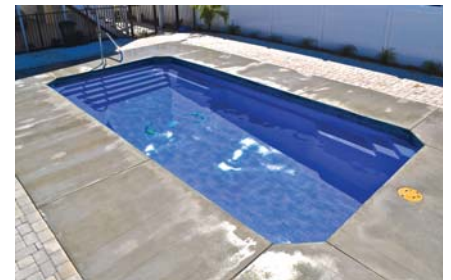

Malibu

The Malibu represents the best of all pools and has become the standard to which other pools are compared. Strait crisp lines are softened by gently clipped corners and stair angles. Full width grand entry steps are complimented by wrap around seating.

- Features & Benefits -

- 360 Degree access points - Multiple orientation options
- Four Seating areas - Great for entertaining and relaxing
- Rectangular footprint - Ideal for automatic retractable safety covers
- Centered stair point - Allows left or right orientation
- Rectangular footprint - Increased value - More pool for your investment

	Size	Shallow	Deep
Malibu 23	23' x 12'	3' - 5"	5' - 2"
Malibu 29	27' x 14'	3' - 5"	5' - 11"
Malibu 35	35' x 14'	3' - 5"	6' - 5"