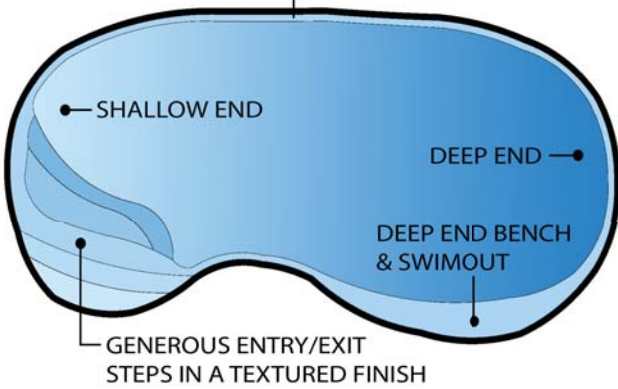

Key West

The godfather of the freeform design the KeyWest style offers ideal lines for the relaxed and intimate landscape. The wrap around configuration will fit the tightest of spaces and provide the perfect space for entertaining.

SAFETY LEDGE AROUND PERIMETER OF POOL

- Features & Benefits -

- Smooth line design - Very landscape friendly
- Wrap around shape - Fits well in tight spaces and corners
- Large stair entry - Easy access to enter and exit
- Directional design - Living space on one side of pool
- Large seating area - Great for entertaining and relaxing

	Size	Shallow	Deep
Key West 30	30' x 15'	3' - 4"	6' - 3"
Key West 27	27' x 14'	3' - 6"	5' - 6"
Key West 21	21' x 12'	3' - 8"	5' - 0"

Sapphire Blue

Graphite Grey

Diamond Sand

Aquamarine

Crystal Blue

Outback Blue