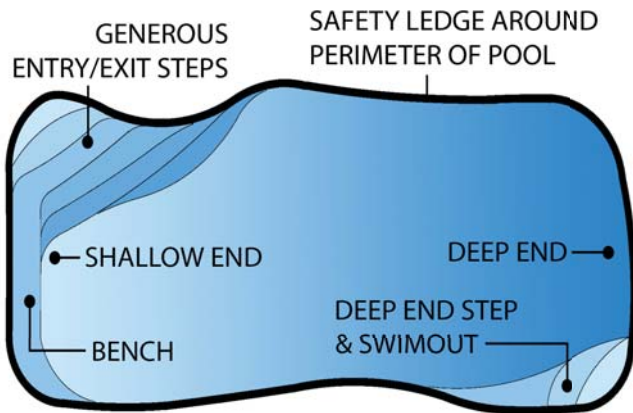

Fiji

Luxury Pools & Living

The Fiji features smooth lines and a soft feel making it extremely landscapable. Featuring large and stylish entry steps, full width wrap around seating, and an optional attached splash pad and spa, the Fiji is perfect for entertaining and relaxing.

- Features & Benefits -

- Semi-Directional design - Living space on opposite corners of pool
- Large wrap around seating area - Great for entertaining and relaxing
- Wide pool width bench - Perfect for small kids to play
- Rectangular footprint - Increased value - More pool for your investment