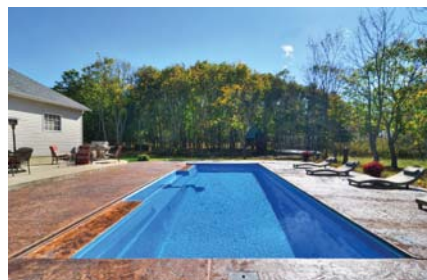

# Elegance

The name says it all. The Elegance style pool with its sharp lines has quickly become one of our most popular pools. Centered seating and entry steps coupled with optional splash pads make the Elegance a great option for automatic safety covers.

## - Features & Benefits -

- Directional design - Living space on one side of pool
- Large seating area - Great for entertaining and relaxing
- Large main swim lane - Great for swimming laps and games
- Rectangular footprint - Ideal for automatic retractable safety covers

	Size	Shallow	Deep
Elegance 27	27' x 15'	4' - 4"	5' - 9"
Elegance 30	30' x 15'	4' - 2"	5' - 10"
Elegance 33	33' x 15'	4' - 0"	6' - 1"

Sapphire Blue

Graphite Grey

Diamond Sand

Aquamarine

Crystal Blue

Outback Blue