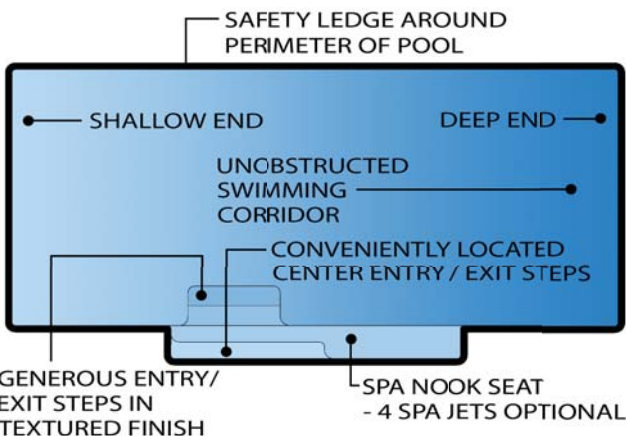

# Elegance

The name says it all. The Elegance style pool with its sharp lines has quickly become one of our most popular pools. Centered seating and entry steps coupled with optional splash pads make the Elegance a great option for automatic safety covers.

## - Features & Benefits -

- Directional design - Living space on one side of pool
- Large seating area - Great for entertaining and relaxing
- Large main swim lane - Great for swimming laps and games
- Rectangular footprint - Ideal for automatic retractable safety covers

	Size	Shallow	Deep
Elegance 27	27' x 15'	4' - 4"	5' - 9"
Elegance 30	30' x 15'	4' - 2"	5' - 10"
Elegance 33	33' x 15'	4' - 0"	6' - 1"

Sapphire Blue

Graphite Grey

Diamond Sand

Aquamarine

Crystal Blue

Outback Blue