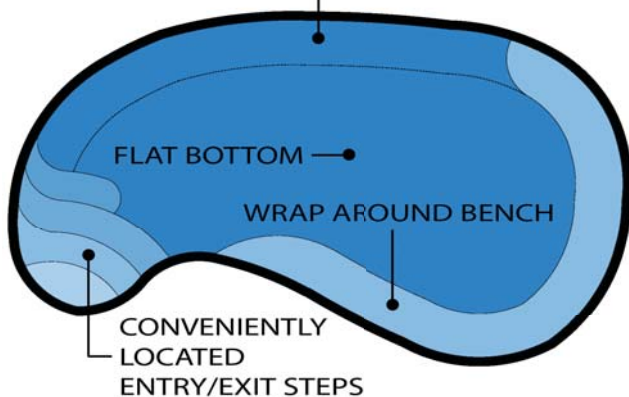

Crispín

The Crispin is a plunge pool with serious style. The Crispin can be made into a small pool, a large spa, or both earning it a new class called a 'Spool.' With an optional full or partial wrap around bench seat, the Crispin is a versatile as it is unique.

OPTIONAL FULL WRAP AROUND BENCH

- Features & Benefits -

- 'Spool' - Large Spa or a Small Pool - Or BOTH!
- Full wrap around seating or optional half wrap
- Smooth line design - Very landscape friendly
- Wrap around shape - Fits well in tight spaces and corners
- Large stair entry - Easy access to enter and exit
- Directional design - Living space on one side of pool

	Size	Shallow	Deep
Crispín	16'-6" x 10'	3' - 11"	3' - 11"

Sapphire Blue

Graphite Grey

Diamond Sand

Aquamarine

Crystal Blue

Outback Blue