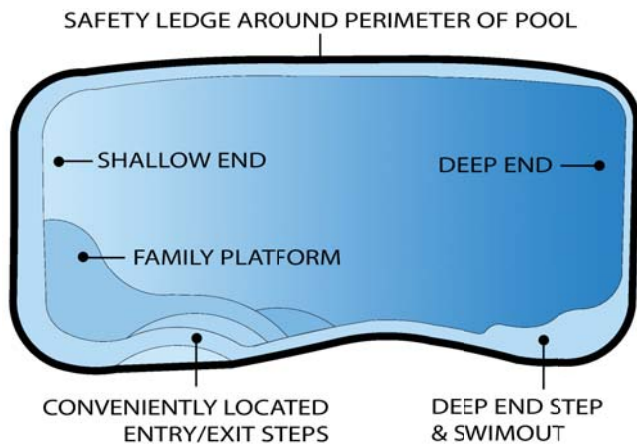

Cayman

The Cayman is the 'Biggest Little Pool' on the market. Its generous proportions provide the most pool possible in a very small space. Generous stairs are centrally located and feature a 'Family Platform' to provide swimmers an extra shallow area making entry and exit safe and easy for all.

- Features & Benefits -

- Directional design - Living space on one side of pool
- Large wrap around seating area - Great for entertaining and relaxing
- Large main swim lane - Great for swimming laps and games
- Rectangular - Increased value - More pool for your investment
- Grand stair entry and seating area - Feature rich design

	Size	Shallow	Deep
Cayman 25	25' x 14'	4' - 0"	5' - 8"
Cayman 29	29' x 14'	4' - 0"	6' - 0"

Sapphire Blue

Graphite Grey

Diamond Sand

Aquamarine

Crystal Blue

Outback Blue