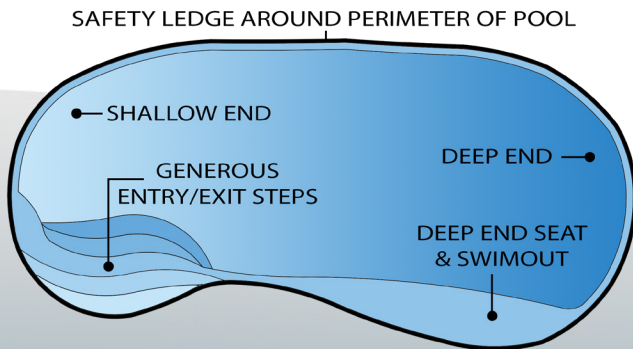

# Key West

The godfather of the freeform design the Key West style offers ideal lines for the relaxed and intimate landscape. The wrap around configuration will fit the tightest of spaces and provide the perfect space for entertaining.

## - Features & Benefits -

- Smooth line design - Very landscape friendly
- Wrap around shape - Fits in tight spaces and corners
- Large stair entry - Easy access to enter and exit
- Directional design - Living space on one side of pool
- Large seating area - Great for entertaining and relaxing
- Full length swimming area

	Size	Shallow	Deep
Key West 21	21' x 12'	3' - 8"	5' - 0"
Key West 27	27' x 14'	3' - 5"	5' - 6"
Key West 30	30' x 15'	3' - 4"	6' - 3"

AQUAMARINE

EVENING SKY

SANDSTONE

OCEAN

CALIFORNIA

ARCTIC

SILVER MIST