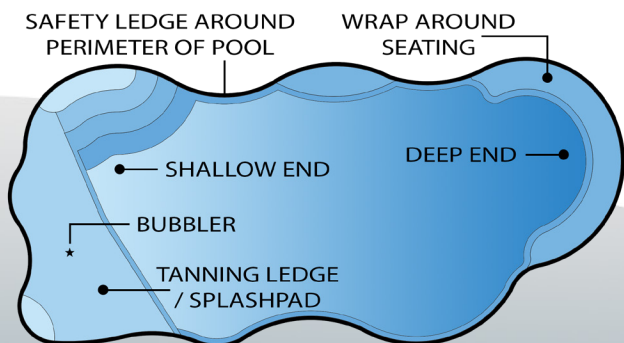

Splash

Luxury Pools
& Living

The Billabong series may be the most organic freeform pool design ever created. The Billabong features a balance of smooth lines and gentle curves that are rivaled only by nature itself. Tanning ledges, wrap-around seating, and inviting stairs make the Billabong great for entertaining and relaxing.

- Features & Benefits -

- Smooth line design - Very landscape friendly
- Large lounging ledge - Perfect for ledge lounge chairs or small kids to play
- Cozy entertainment focused design
- Wide splashpad

	Size	Shallow	Deep
Billabong Splash	27' x 13'	3' - 7"	5' - 6"

AQUAMARINE

EVENING SKY

SANDSTONE

OCEAN

CALIFORNIA

ARCTIC

SILVER MIST