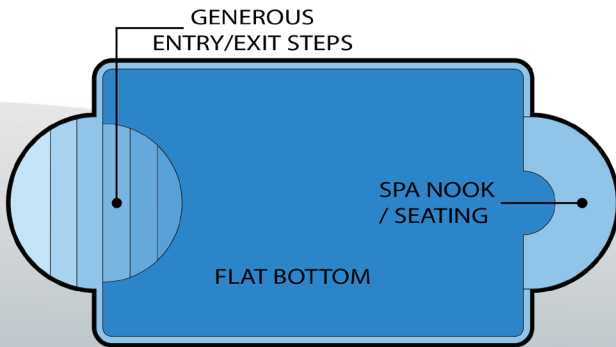

Roman

The Roman is as classic in its own right. Featuring both circular stairs and a built in spa seating area, the timeless design of the Roman is as much in vogue today as it was in ancient Rome.

- Features & Benefits -

- Semi-Directional design - Living space on opposite corners of pool
- Large wrap around seating area - Great for entertaining and relaxing
- Wide pool width bench - Perfect for small kids to play
- Rectangular footprint - Increased value - More pool for your investment

	Size	Shallow	Deep
Roman	23' x 11'	4' - 4"	4' - 4"

AQUAMARINE

EVENING SKY

SANDSTONE

OCEAN

CALIFORNIA

ARCTIC

SILVER MIST