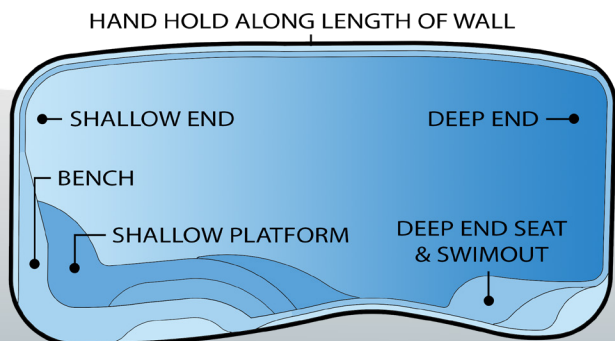

Cayman

The Cayman is the 'Biggest Little Pool' on the market. Its generous proportions provide the most pool possible in a very small space. Generous stairs are centrally located and feature a 'Family Platform' to provide swimmers an extra shallow area making entry and exit safe and easy for all.

- Features & Benefits -

- Directional design - Living space on one side of pool
- Large scale width - Width is more than half of length
- Large wrap around seating area - Great for entertaining and relaxing
- Large main swim lane - Great for swimming laps and games
- Rectangular - Increased value - More pool for your investment
- Grand stair entry and seating area - Feature rich design

	Size	Shallow	Deep
Cayman 25	25' x 14'	3' - 11"	5' - 7"
Cayman 29	29' x 14'	3' - 11"	5' - 11"

AQUAMARINE

EVENING SKY

SANDSTONE

OCEAN

CALIFORNIA

ARCTIC

SILVER MIST