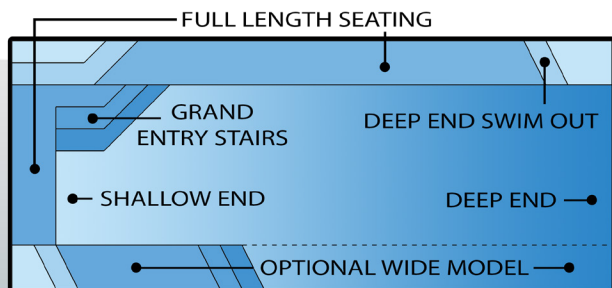

Coral Cay

Luxury Pools & Living

The Coral Cay boasts a sleek design and is perfect for small backyards. Its slim posture transforms smaller spaces into stylish retreats, while delivering big features in a larger space. Elegant plunge pool features makes the Coral Cay an ideal blend of sophistication and functionality. A proportional rectangular shape, generous bench seating, a full perimeter safety ledge around the pool, and a perfectly sized swim lane, makes exercising and relaxing a breeze.

- Features & Benefits -

- Rectangular footprint - Ideal for automatic retractable safety covers
- Rectangular footprint - Increased value - More pool for your investment
- Large lounging areas - Great for entertaining and relaxing
- Full length bench area

| | Size | Shallow | Deep |
|--------------|----------------|---------|----------|
| Coral Cay 20 | 20' x 9' - 6" | 3' - 3" | 4' - 6" |
| Coral Cay 26 | 26' x 9' - 6" | 3' - 3" | 4' - 11" |
| Coral Cay 30 | 30' x 11' - 3" | 3' - 3" | 5' - 0" |