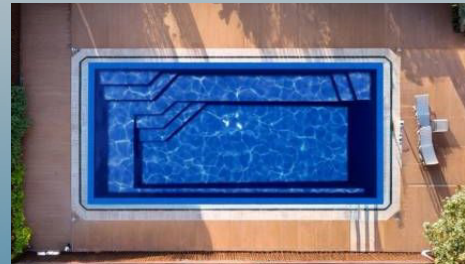

Columbus 614-890-POOL

Cleveland 440-237-POOL

Cincinnati 513-755-POOL

www.LuxuryPoolsAndLiving.com