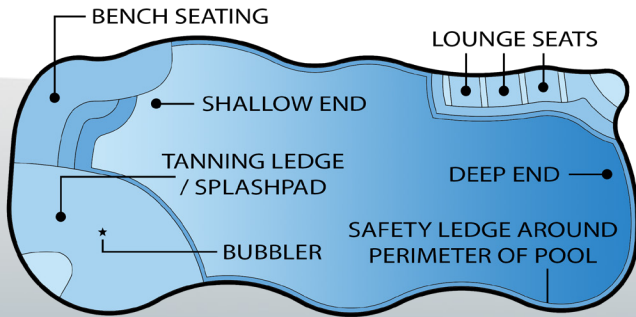

Cove

The Cove is the larger of the Billabongs and includes a larger tanning ledge, a deeper deep end, and true deep end seating.

- Features & Benefits -

- Smooth line design - Very landscape friendly
- Large lounging ledge - Perfect for ledge lounge chairs or small kids to play
- Built in lounge seating - Great for entertaining and relaxing
- Spacious deep end

	Size	Shallow	Deep
Billabong Cove	35' x 16'	3' - 4"	6' - 5"

AQUAMARINE

EVENING SKY

SANDSTONE

OCEAN

CALIFORNIA

ARCTIC

SILVER MIST