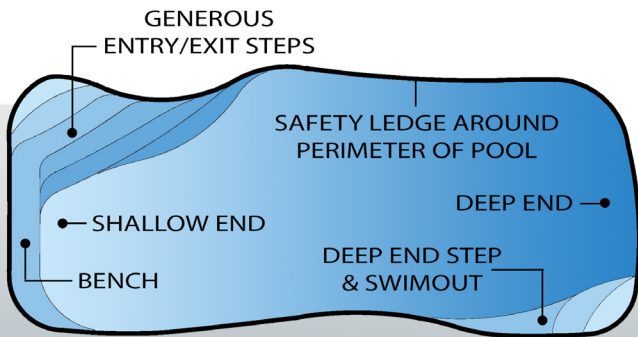

Fiji

Luxury Pools & Living

The Fiji features smooth lines and a soft feel making it extremely landscapable. Featuring large and stylish entry steps, full width wrap around seating, and an optional attached splash pad and spa, the Fiji is perfect for entertaining and relaxing.

- Features & Benefits -

- Semi-Directional design - Living space on opposite corners of pool
- Large wrap around seating area - Great for entertaining and relaxing
- Wide pool width bench - Perfect for small kids to play
- Rectangular footprint - Increased value - More pool for your investment
- Generous swimming area