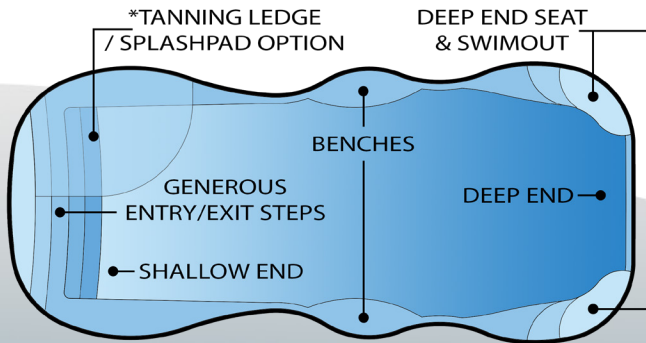

Caribbean

Luxury Pools & Living

The Caribbean is the ultimate hang out pool featuring more seating than any other pool. Full width entry steps do double duty as a seating area and gives the kids a place to play. Mid pool you will find more seating followed by deep end exit areas on either side of the pool. All in all the Caribbean is ready to party.

- Features & Benefits -

- Smooth line design - Very landscape friendly
- Large pool length seating areas - Great for entertaining and relaxing
- 360 Degree access - Multiple orientation options
- Centered stair point - Allows left or right orientation
- Lounge ledge - Offers tanning area and place for small kids
- Grand stairs into swimming area

	Size	Shallow	Deep
Caribbean 31*	31' x 13'	4' - 0"	6' - 4"
Caribbean 35*	35' x 15'	3' - 7"	6' - 4"
Caribbean 40	40' x 15'	3' - 7"	6' - 9"

AQUAMARINE

EVENING SKY

SANDSTONE

OCEAN

CALIFORNIA

ARCTIC

SILVER MIST