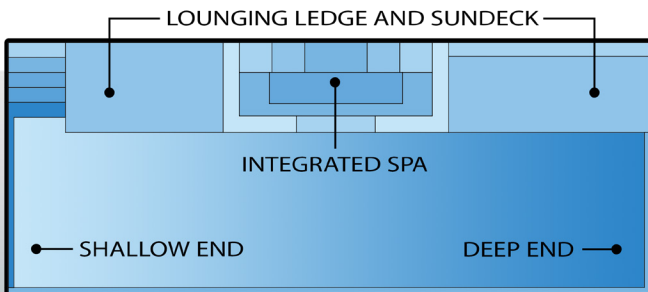

Sydney

The Sydney Harbour is a true party pool. Its directional design is feature rich boasting deep and shallow lounging areas, two house side entry points, and a 4 person spill over spa. The Sydney also offers a full swim lane and is auto cover ready.

- Features & Benefits -

- Large main swim lane - Great for swimming laps and games
- Rectangular footprint - Ideal for automatic retractable safety covers
- Large lounging areas - Great for entertaining and relaxing
- Full length swimming area
- Built in 'Spa' area for general seating OR spa jet package

	Size	Shallow	Deep
Sydney Harbour 35	35' x 16'	3' - 6"	6' - 1"
Sydney Harbour 40	40' x 16'	3' - 6"	6' - 6"

AQUAMARINE

EVENING SKY

SANDSTONE

OCEAN

CALIFORNIA

ARCTIC

SILVER MIST