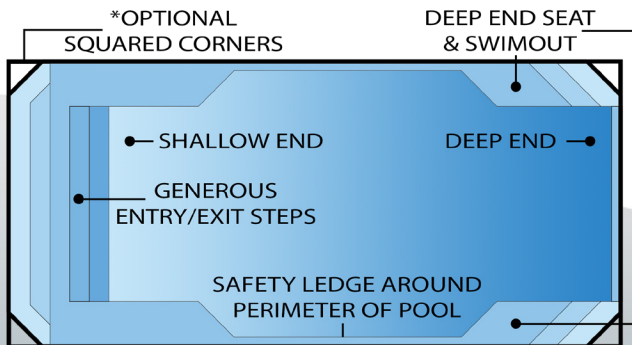

Malibu

Luxury Pools
& Living

The Malibu represents the best of all pools and has become the standard to which other pools are compared. Straight crisp lines are softened by gently clipped corners and stair angles. Full width grand entry steps are complemented by wrap around seating.

- Features & Benefits -

- 360 Degree access - Multiple orientation options
- Four Seating areas - Great for entertaining and relaxing
- Rectangular footprint - Ideal for automatic retractable safety covers
- Centered stair point - Allows left or right orientation
- Rectangular footprint - Increased value - More pool for your investment
- Safety focused - Entry / Egress at all corners