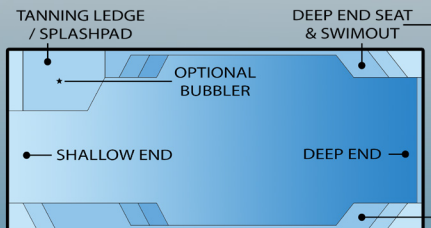

Outback

The Outback is a special cross between a plunge pool and a sport pool. Large enough for family fun and pool games, yet still small enough for tighter spaces. Clean lines, a European flavor, and rich features make this a great pool for the traditional or contemporary PoolScape.

- Features & Benefits -

- 360 Degree access - Multiple orientation options
- Symmetrical design - Allows left or right orientation
- Rectangular footprint - Ideal for automatic retractable safety covers
- Rectangular footprint - Increased value - More pool for your investment
- Safety focused - Entry / Egress at all corners
- Optional full width tanning ledge

	Size	Shallow	Deep
Outback Maxx	30' x 14'	3' - 6"	5' - 10"

Ledge Option

	Size	Shallow	Deep
Outback Maxx Ledge	30' x 14'	3' - 6"	5' - 10"

Lounger Option

	Size	Shallow	Deep
Outback Lounger	30' x 11'-3"	4' - 3"	4' - 3"
Outback Maxx Lounger	30' x 14'	4' - 3"	4' - 3"