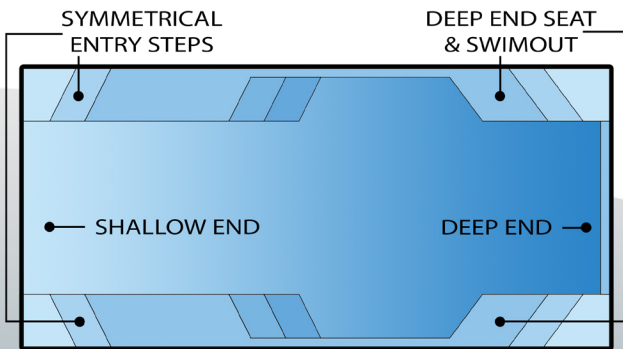

Outback

The Outback is a special cross between a plunge pool and a sport pool. Large enough for family fun and pool games, yet still small enough for tighter spaces. Clean lines, a European flavor, and rich features make this a great pool for the traditional or contemporary PoolScape.

- Features & Benefits -

- 360 Degree access - Multiple orientation options
- Symmetrical design - Allows left or right orientation
- Rectangular footprint - Ideal for automatic retractable safety covers
- Rectangular footprint - Increased value - More pool for your investment
- Safety focused - Entry / Egress at all corners
- Optional full width tanning ledge

	Size	Shallow	Deep
Outback Maxx	30' x 14'	3' - 6"	5' - 10"

Ledge Option

	Size	Shallow	Deep
Outback Maxx Ledge	30' x 14'	3' - 6"	5' - 10"

Lounger Option

	Size	Shallow	Deep
Outback Lounger	30' x 11'-3"	4' - 3"	4' - 3"
Outback Maxx Lounger	30' x 14'	4' - 3"	4' - 3"