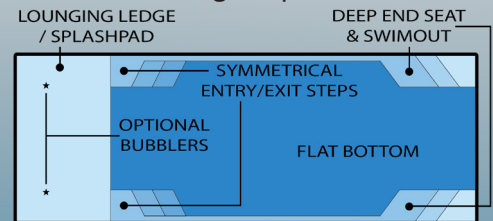

- Features & Benefits -

- 360 Degree access - Multiple orientation options
- Symmetrical design - Allows left or right orientation
- Rectangular footprint - Ideal for automatic retractable safety covers
- Rectangular footprint - Increased value - More pool for your investment
- Safety focused - Entry / Egress at all corners
- Optional full width tanning ledge

	Size	Shallow	Deep
Outback Maxx	30' x 14'	3' - 6"	5' - 10"

Ledge Option

	Size	Shallow	Deep
Outback Maxx Ledge	30' x 14'	3' - 6"	5' - 10"

Lounger Option

	Size	Shallow	Deep
Outback Lounger	30' x 11'-3"	4' - 3"	4' - 3"
Outback Maxx Lounger	30' x 14'	4' - 3"	4' - 3"