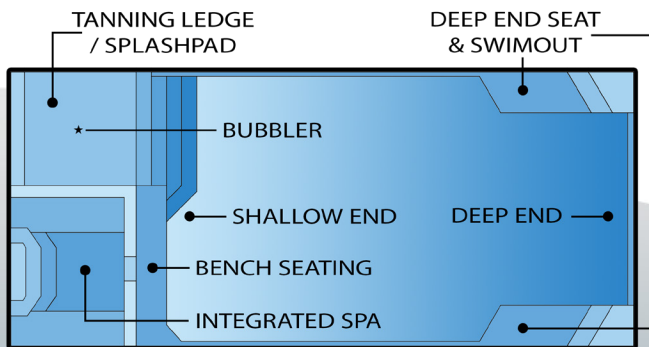

Castaway

Luxury Pools
& Living

The Castaway offers everything you could ever want in a pool. It boasts a large tanning ledge, grand party steps, nine-person spill-over spa, shallow and deep bench seating, and is auto cover ready. The Castaway is so perfect, you may never want to come back.

- Features & Benefits -

- Built in 'Spa' area for general seating OR spa jet package
- Tanning ledge - Generous size and single depth
- Large seating areas - Great for entertaining and relaxing
- Rectangular footprint – Symmetrical and easy to design around
- Automatic safety cover ready – Covers Pool and Spa

	Size	Shallow	Deep
Castaway 30	30' x 15' - 8"	4' - 2"	5' - 11"
Castaway 35	35' x 15' - 8"	4' - 2"	6' - 2"

AQUAMARINE

EVENING SKY

SANDSTONE

OCEAN

CALIFORNIA

ARCTIC

SILVER MIST