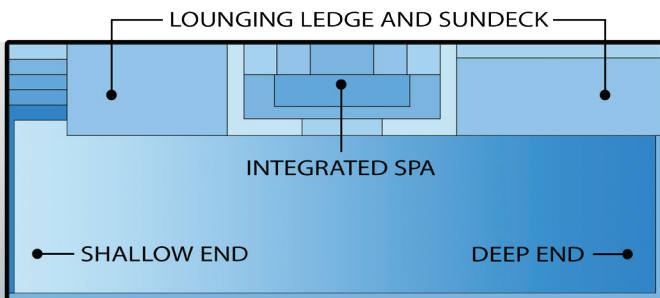

## - Features & Benefits -

- Large main swim lane - Great for swimming laps and games
- Rectangular footprint - Ideal for automatic retractable safety covers
- Large lounging areas - Great for entertaining and relaxing

	Size	Shallow	Deep
Sydney Harbour 35	35' x 16'	3' - 6"	6' - 1"
Sydney Harbour 40	40' x 16'	3' - 6"	6' - 6"

Ocean

Aquamarine

California

Evening Sky

Sandstone