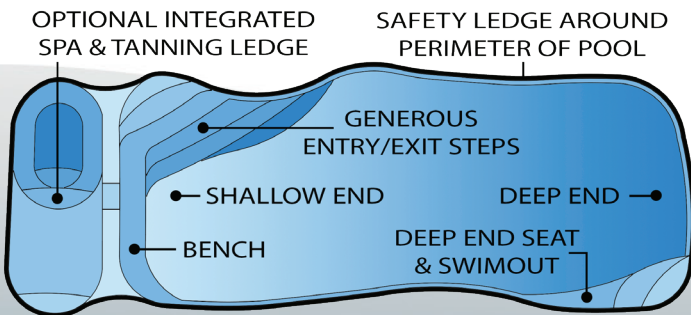

# Fiji

The Fiji features smooth lines and a soft feel making it extremely landscapable. Featuring large and stylish entry steps, full width wrap around seating, and an optional attached splash pad and spa, the Fiji is perfect for entertaining and relaxing.

## - Features & Benefits -

- Semi-Directional design - Living space on opposite corners of pool
- Large wrap around seating area - Great for entertaining and relaxing
- Wide pool width bench - Perfect for small kids to play
- Rectangular footprint - Increased value - More pool for your investment

	Size	Shallow	Deep
Fiji 28	28' x 14'	3' - 6"	6' - 0"
Fiji 33 with Spa	33' x 14'	3' - 6"	6' - 0"
Fiji 40 with Spa	40' x 14'	3' - 10"	6' - 3"

Ocean

Aquamarine

California

Evening Sky

Sandstone