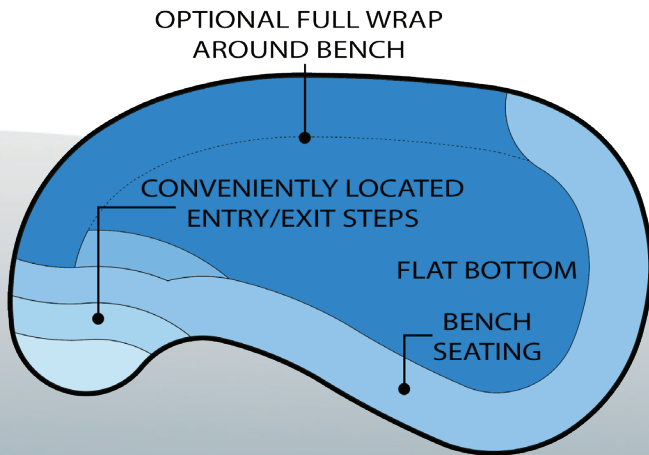

# Crispin

The Crispin is a plunge pool with serious style. The Crispin can be made into a small pool, a large spa, or both earning it a new class called a 'Spool.' With an optional full or partial wrap around bench seat, the Crispin is as versatile as it is unique.

## - Features & Benefits -

- 'Spool' - Large Spa or a Small Pool - Or BOTH!
- Full wrap around seating or optional half wrap
- Smooth line design - Very landscape friendly
- Wrap around shape - Fits well in tight spaces and corners
- Large stair entry - Easy access to enter and exit
- Directional design - Living space on one side of pool

	Size	Shallow	Deep
Crispin	16'-6" x 10'	3' - 11"	3' - 11"

Ocean

Aquamarine

California

Evening Sky

Sandstone