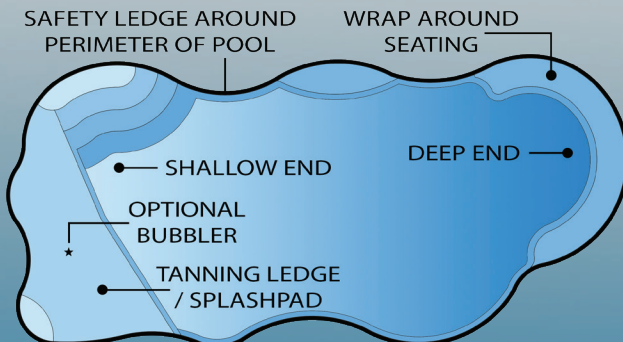

Billabong

Luxury Pools
& Living

The Billabong range may be the most organic freeform pool design ever created. The Billabong features a balance of smooth lines and gentle curves that are rivaled only by nature itself. Tanning ledges, wrap around seating, and inviting stairs make the Billabong great for entertaining and relaxing.

	Size	Shallow	Deep
Billabong Cove	35' x 16'	3'-4"	6'-5"

The Cove is the larger of the Billabongs and includes a larger tanning ledge, a deeper deep end, and true deep end seating.

VIDEO
TOUR

	Size	Shallow	Deep
Billabong Splash	27' x 13'	3'-7"	5'-6"

VIDEO
TOUR

Ocean

Aquamarine

California

Evening Sky

Sandstone