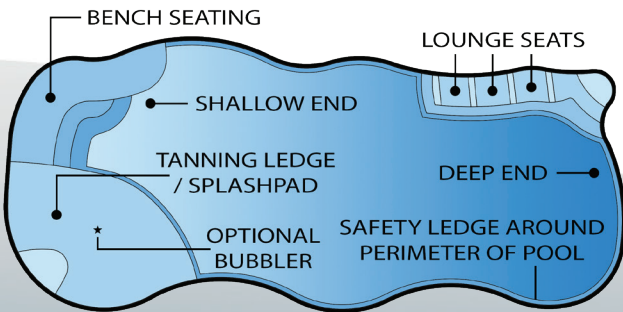

Billabong

Luxury Pools
& Living

The Billabong range may be the most organic freeform pool design ever created. The Billabong features a balance of smooth lines and gentle curves that are rivaled only by nature itself. Tanning ledges, wrap around seating, and inviting stairs make the Billabong great for entertaining and relaxing.

	Size	Shallow	Deep
Billabong Cove	35' x 16'	3'-4"	6'-5"

The Cove is the larger of the Billabongs and includes a larger tanning ledge, a deeper deep end, and true deep end seating.

VIDEO
TOUR

	Size	Shallow	Deep
Billabong Splash	27' x 13'	3'-7"	5'-6"