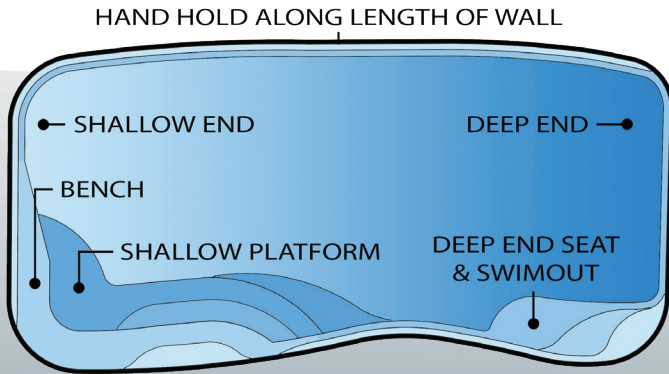

Cayman

The Cayman is the 'Biggest Little Pool' on the market. Its generous proportions provide the most pool possible in a very small space. Generous stairs are centrally located and feature a 'Family Platform' to provide swimmers an extra shallow area making entry and exit safe and easy for all.

- Features & Benefits -

- Directional design - Living space on one side of pool
- Large scale width - Width is more than half of length
- Large wrap around seating area - Great for entertaining and relaxing
- Large main swim lane - Great for swimming laps and games
- Rectangular - Increased value - More pool for your investment
- Grand stair entry and seating area - Feature rich design

	Size	Shallow	Deep
Cayman 25	25' x 14'	3' - 11"	5' - 7"
Cayman 29	29' x 14'	3' - 11"	5' - 11"

Ocean

Aquamarine

California

Evening Sky

Sandstone